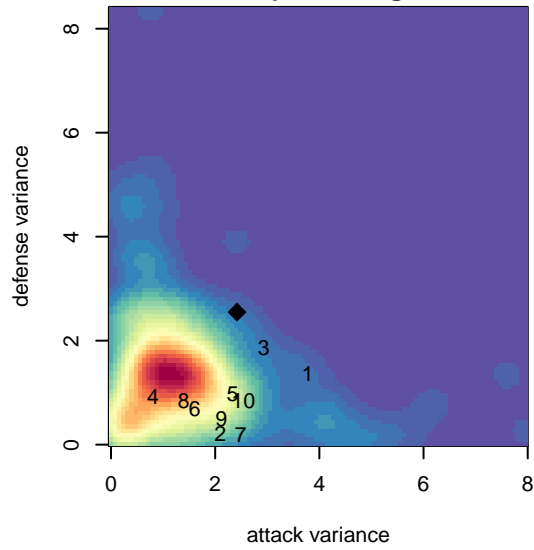

Crossfire Select Miller G02

Crossfire Select
 Redmond, WA
 G02 total strength=1409
 attack=12.02 defense=5.66
 fall league = NPSL Div 1 (02) U16

alt names used:
 Crossfire Select G02 Miller
 Crossfire Select G02–Miller
 Crossfire Select Miller G02
 Crossfire Select G02 Miller

Venues played:
 2017 Crossfire Select U16 Gold
 2017 Mt Hood Challenge U16 Gold
 2017 River Jam Copa U15–16
 2017 NPSL Division 1 (02) U16

Crossfire Select Miller G02
 Dots are actual minus expected GF (blue circles) and GA (red triangles).
 Blue line is smoothed change in attack strength. Red is smoothed change in defense strength.

**attack and defense variance (black dot)
relative to other teams
and top 10 in region**

**attack and defense rating
relative to others at age
and all opponents in last 13 months**

Performance relative to 13 month average