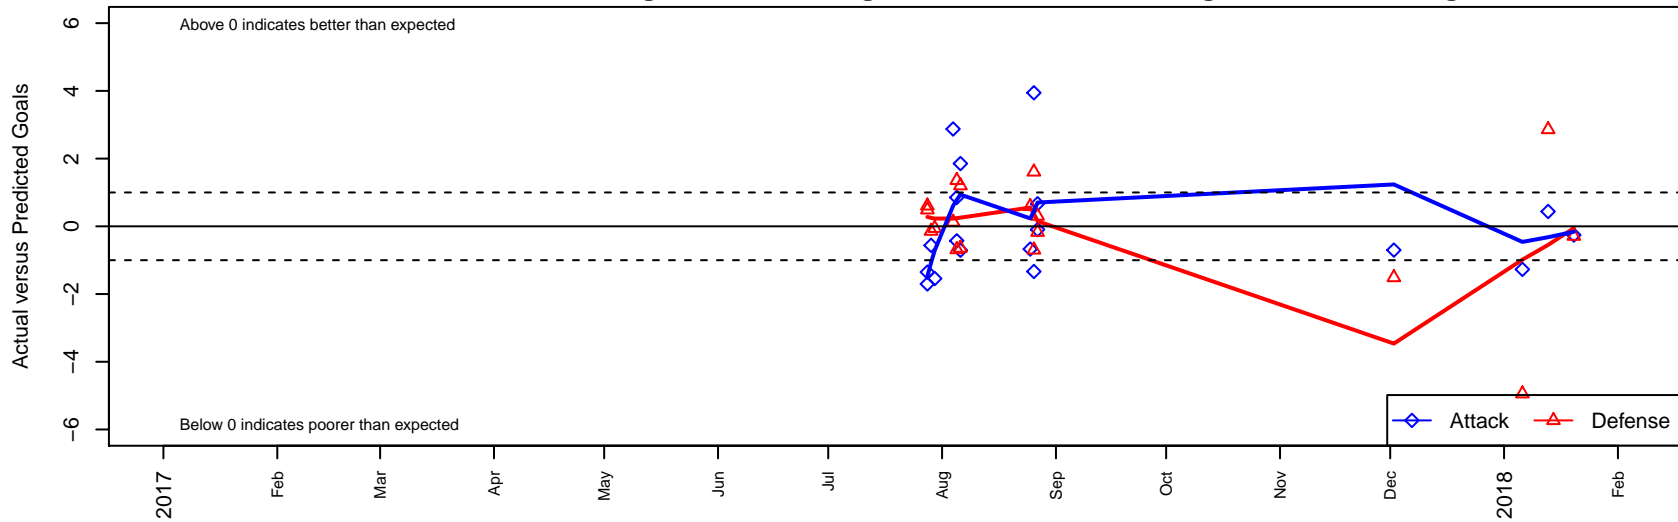

Crossfire Select Miller G02

Crossfire Select
 Redmond, WA
 G02 total strength=1409
 attack=12.02 defense=5.66
 fall league = NPSL Div 1 (02) U16

alt names used:
 Crossfire Select G02 Miller
 Crossfire Select G02–Miller
 Crossfire Select Miller G02
 Crossfire Select G02 Miller

Venues played:
 2017 Crossfire Select U16 Gold
 2017 Mt Hood Challenge U16 Gold
 2017 River Jam Copa U15–16
 2017 NPSL Division 1 (02) U16

Crossfire Select Miller G02
 Dots are actual minus expected GF (blue circles) and GA (red triangles).
 Blue line is smoothed change in attack strength. Red is smoothed change in defense strength.

**attack and defense variance (black dot)
relative to other teams
and top 10 in region**

**attack and defense rating
relative to others at age
and all opponents in last 13 months**

Performance relative to 13 month average