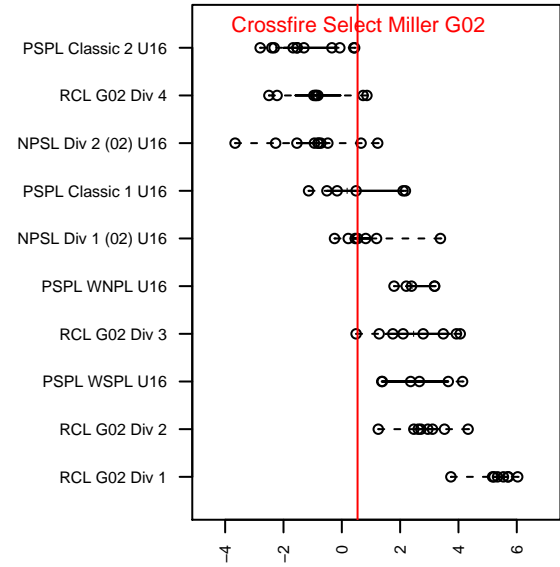

Crossfire Select Miller G02

Crossfire Select
 Redmond, WA
 G02 total strength=1409
 attack=12.02 defense=5.66
 fall league = NPSL Div 1 (02) U16

alt names used:
 Crossfire Select G02 Miller
 Crossfire Select G02–Miller
 Crossfire Select Miller G02
 Crossfire Select G02 Miller

Venues played:
 2017 Crossfire Select U16 Gold
 2017 Mt Hood Challenge U16 Gold
 2017 River Jam Copa U15–16
 2017 NPSL Division 1 (02) U16

Crossfire Select Miller G02
 Dots are actual minus expected GF (blue circles) and GA (red triangles).
 Blue line is smoothed change in attack strength. Red is smoothed change in defense strength.

**attack and defense variance (black dot)
relative to other teams
and top 10 in region**

**attack and defense rating
relative to others at age
and all opponents in last 13 months**

Performance relative to 13 month average