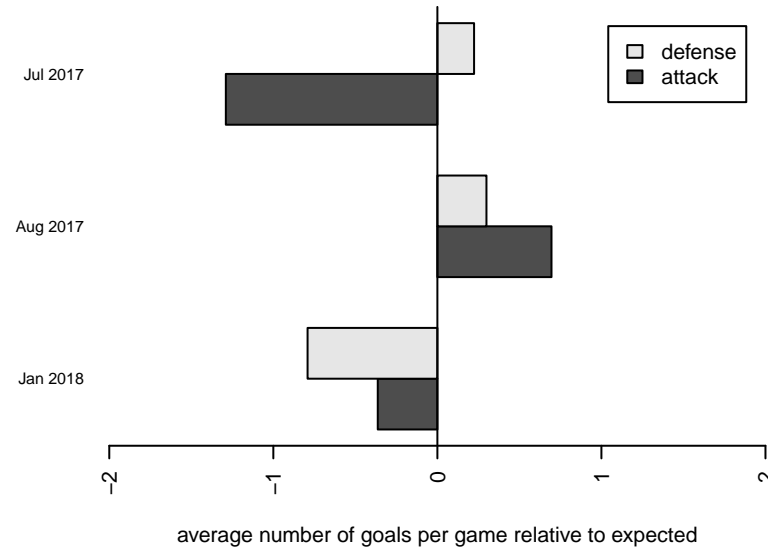

Performance relative to 13 month average