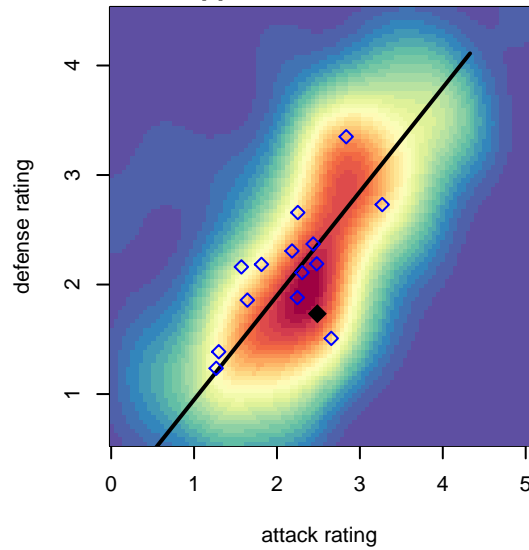

Crossfire Select Miller G02

Crossfire Select
 Redmond, WA
 G02 total strength=1409
 attack=12.02 defense=5.66
 fall league = NPSL Div 1 (02) U16

alt names used:
 Crossfire Select G02 Miller
 Crossfire Select G02–Miller
 Crossfire Select Miller G02
 Crossfire Select G02 Miller

Venues played:
 2017 Crossfire Select U16 Gold
 2017 Mt Hood Challenge U16 Gold
 2017 River Jam Copa U15–16
 2017 NPSL Division 1 (02) U16

Crossfire Select Miller G02
 Dots are actual minus expected GF (blue circles) and GA (red triangles).
 Blue line is smoothed change in attack strength. Red is smoothed change in defense strength.

**attack and defense variance (black dot)
relative to other teams
and top 10 in region**

**attack and defense rating
relative to others at age
and all opponents in last 13 months**

Performance relative to 13 month average