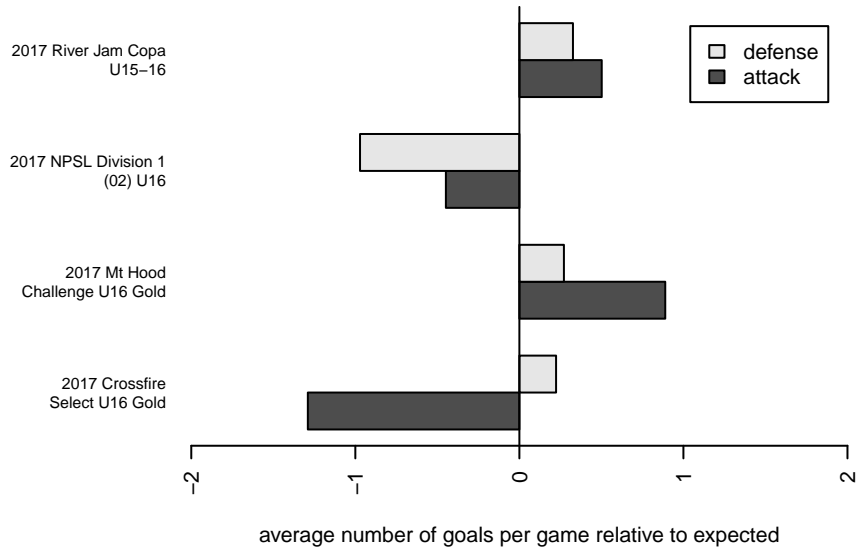

Crossfire Select Miller G02

Crossfire Select
 Redmond, WA
 G02 total strength=1409
 attack=12.02 defense=5.66
 fall league = NPSL Div 1 (02) U16

alt names used:
 Crossfire Select G02 Miller
 Crossfire Select G02–Miller
 Crossfire Select Miller G02
 Crossfire Select G02 Miller

Venues played:
 2017 Crossfire Select U16 Gold
 2017 Mt Hood Challenge U16 Gold
 2017 River Jam Copa U15–16
 2017 NPSL Division 1 (02) U16

Crossfire Select Miller G02
 Dots are actual minus expected GF (blue circles) and GA (red triangles).
 Blue line is smoothed change in attack strength. Red is smoothed change in defense strength.

**attack and defense variance (black dot)
relative to other teams
and top 10 in region**

**attack and defense rating
relative to others at age
and all opponents in last 13 months**

Performance relative to 13 month average